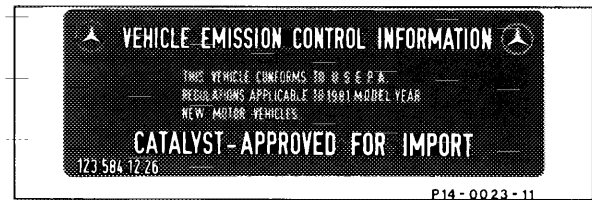

## 14-001 Identification features

---

Information plate for the emission control system on the cross member in front of the radiator.

This plate shows the engine identification data and the most important engine adjusting data.

The engine identification data are coded in a 10-digit code.

Example: H MB 5,6 V 6 F A 13

Color code of information plate:

red background, silver writing.

When imported into the US the catalytic converters must be installed.