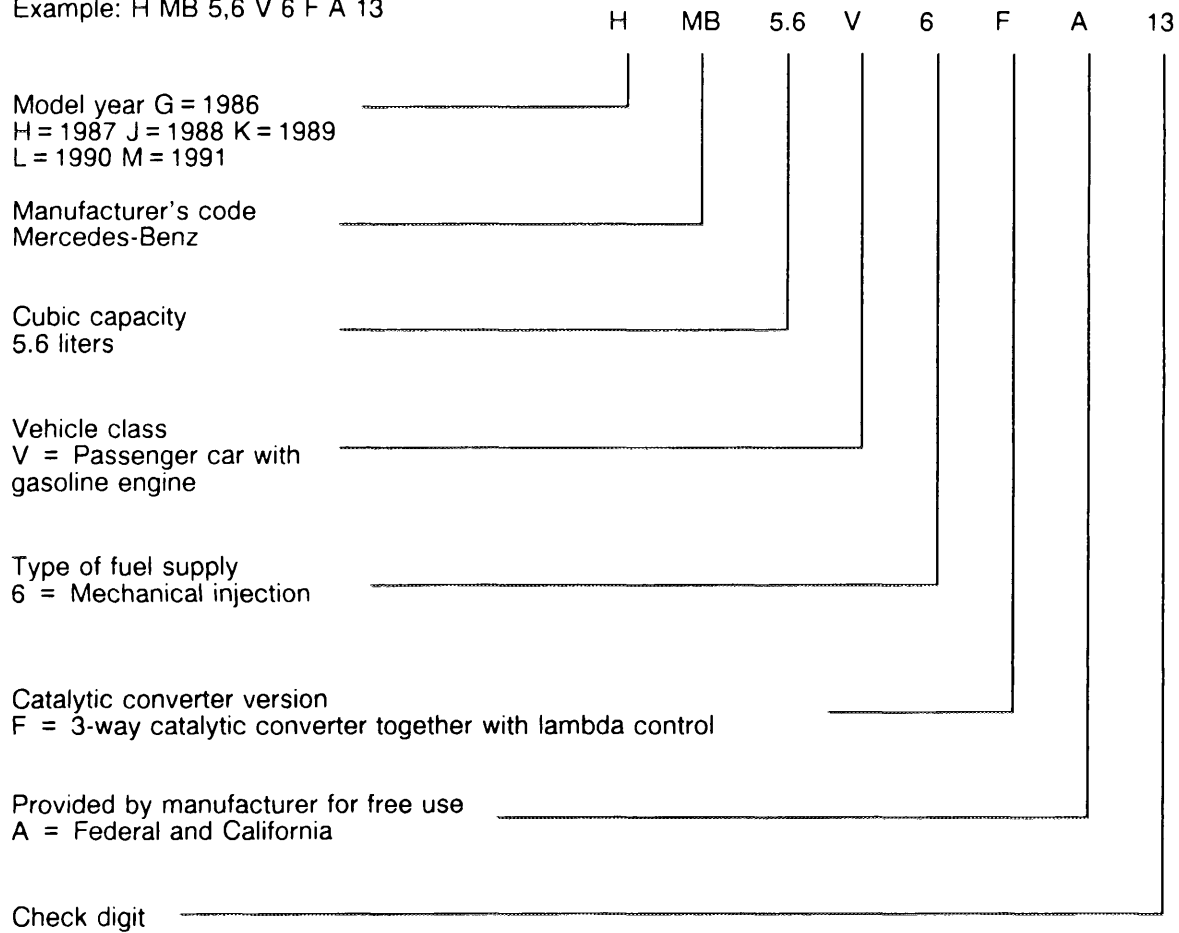

## 14-001 Identification features

---

Information plate for the emission control system on the cross member in front of the radiator.

This plate shows the engine identification data and the most important engine adjusting data.

The engine identification data are coded in a 10-digit code.

Example: H MB 5,6 V 6 F A 13

Color code of information plate:

red background, silver writing.

When imported into the US the catalytic converters must be installed.