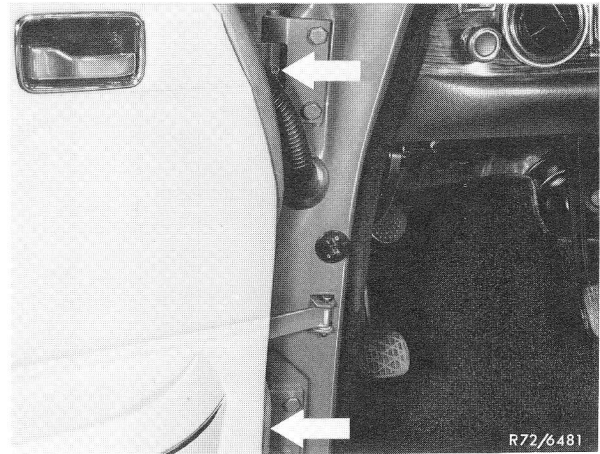

Every 15 000 km / 10 000 miles

All types

Special tool

Grease gun with pointed end

- Door hinges, driver's door

- Door hinges, rear door